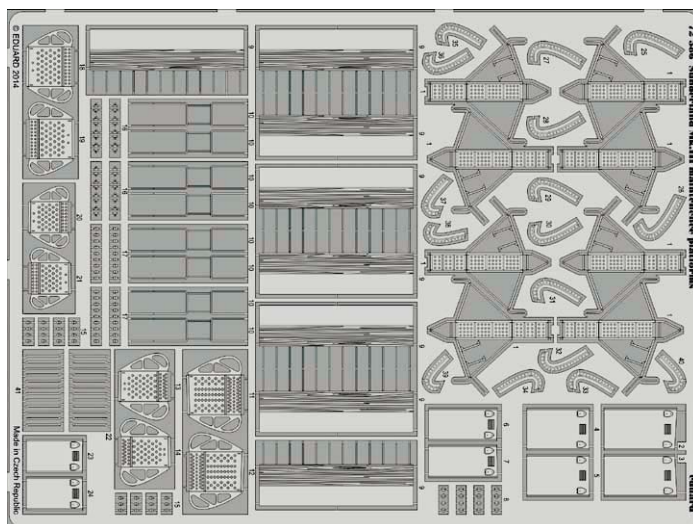

- 72583 Sunderland Mk.III bomb racks
- 72584 Sunderland Mk.III surface panels
- 72585 Sunderland Mk.III exterior
- 72586 Sunderland Mk.III maintenance platforms
- 73510 Sunderland Mk.III interior S.A.
- CX396 Sunderland Mk.III