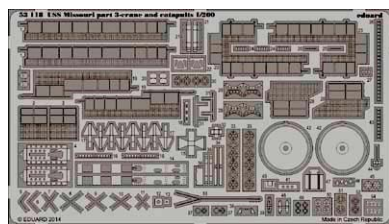

BIG5325 USS MISSOURI Část I. 1/200 Trumpeter

- 53113 USS Missouri část 1 - AA guns Oerlikon
- 53117 USS Missouri část 2 - Bofors 40 quadruple
- 53118 USS Missouri část 3 - crane and catapults
- 53119 USS Missouri část 4 - floater net baskets
- 53121 USS Missouri část 5 - Bofors ammo holders