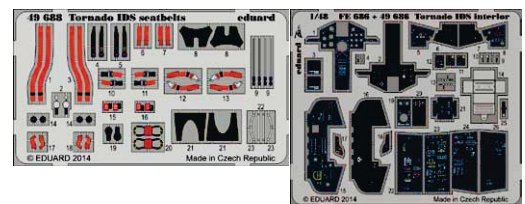

**BIG3343 A-1H 1/32 Trumpeter**

- 32356 A-1H exterior
- 32357 A-1H engine
- 32812 A-1H interior S.A.
- JX170 A-1H

**BIG49111 TORNADO IDS 1/48 Revell**

- 48812 Tornado IDS exterior
- 49686 Tornado IDS interior S.A.
- 49687 Tornado IDS undercarriage
- 49688 Tornado IDS seatbelts
- 48815 Tornado ladder
- 49009 Remove Before Flight