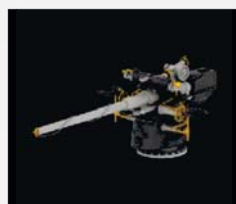

## BRASSIN

624001 Typhoon wheels 1/24 Airfix

635003 Bren Mk.I 1/35

648138 F-4B exhaust nozzles 1/48 Academy

648139 F-4B ejection seats late 1/48 Academy

648166 SSW D.III engine 1/48 Eduard

648167 AGM-78 Standard ARM 1/48

648177 SSW D.III guns 1/48 Eduard

648185 MiG-21 PFM interior - grey 1/48 EDUARD

672041 AGM-12B Bullpup A 1/72

672053 German Submarine 10,5cm gun 1/72 Revell

Я-МОДЕЛИСТ