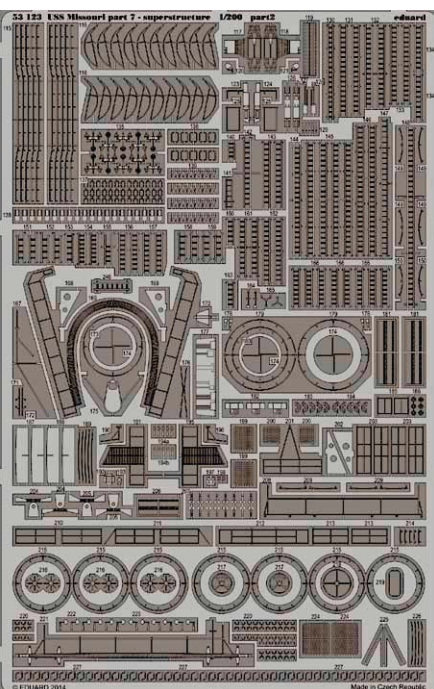

All sets included in this BIG ED are available separately, but with every BIG ED set you save up to 30%.