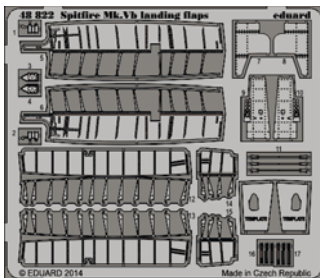

48822 Spitfire Mk.Vb landing flaps 1/48 Airfix