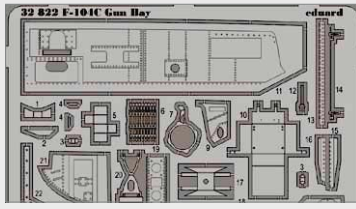

32822 F-104C gun bay
1/32 Italeri
(2 части)