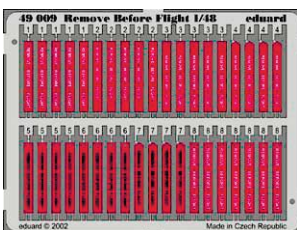

**BIG3343 A-1H 1/32 Trumpeter**

- 32356 A-1H exterior
- 32357 A-1H engine
- 32812 A-1H interior S.A.
- JX170 A-1H

**BIG49111 TORNADO IDS 1/48 Revell**

- 48812 Tornado IDS exterior
- 49686 Tornado IDS interior S.A.
- 49687 Tornado IDS undercarriage
- 49688 Tornado IDS seatbelts
- 48815 Tornado ladder
- 49009 Remove Before Flight