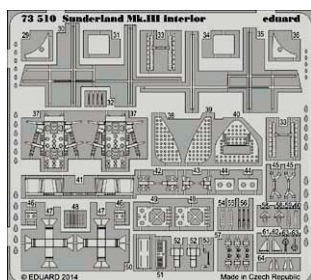

- 72583 Sunderland Mk.III bomb racks
- 72584 Sunderland Mk.III surface panels
- 72585 Sunderland Mk.III exterior
- 72586 Sunderland Mk.III maintenance platforms
- 73510 Sunderland Mk.III interior S.A.
- CX396 Sunderland Mk.III