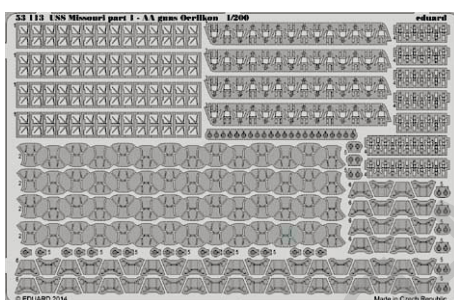

BIG5325 USS MISSOURI Část I. 1/200 Trumpeter

- 53113 USS Missouri část 1 - AA guns Oerlikon
- 53117 USS Missouri část 2 - Bofors 40 quadruple
- 53118 USS Missouri část 3 - crane and catapults
- 53119 USS Missouri část 4 - floater net baskets
- 53121 USS Missouri část 5 - Bofors ammo holders