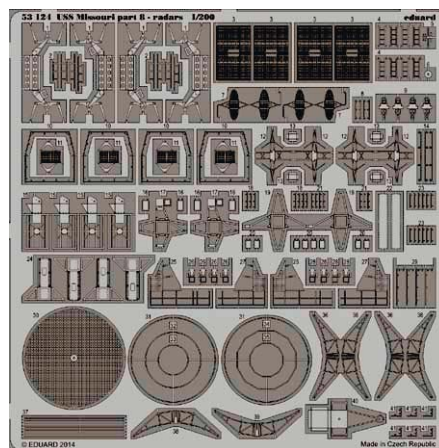

All sets included in this BIG ED are available separately, but with every BIG ED set you save up to 30%.