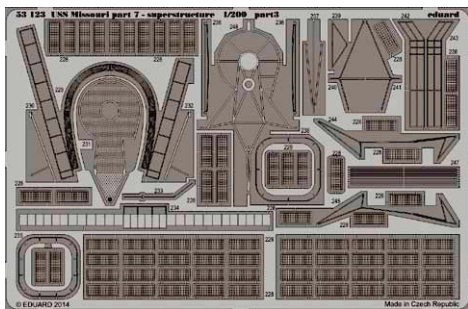

- 53122 USS Missouri část 6 - railing
- 53124 USS Missouri část 8 - radars
- 53123 USS Missouri část 7 - superstructure
- 53125 USS Missouri část 9 - ladders
- 53126 USS Missouri část 10 - hull plates