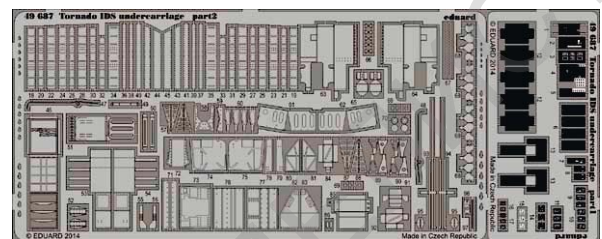

**BIG3343 A-1H 1/32 Trumpeter**

- 32356 A-1H exterior
- 32357 A-1H engine
- 32812 A-1H interior S.A.
- JX170 A-1H

**BIG49111 TORNADO IDS 1/48 Revell**

- 48812 Tornado IDS exterior
- 49686 Tornado IDS interior S.A.
- 49687 Tornado IDS undercarriage
- 49688 Tornado IDS seatbelts
- 48815 Tornado ladder
- 49009 Remove Before Flight