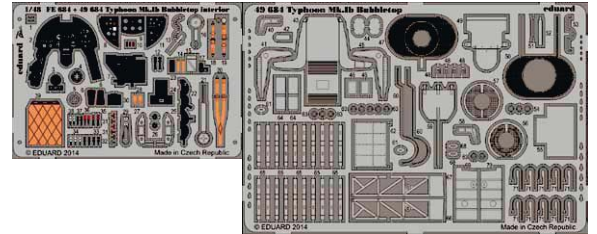

49684 Typhoon Mk.Ib Bubbletop interior S.A. 1/48 Italeri/Hasegawa