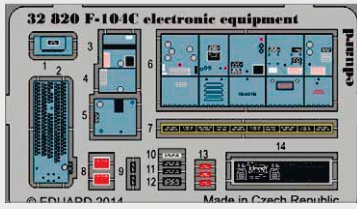

НОВИНКИ НОЯБРЯ 2014

ФОТОТРАВЛЕНИЕ

32820 F-104C electronic equipment
1/32 Italeri
(1 часть)