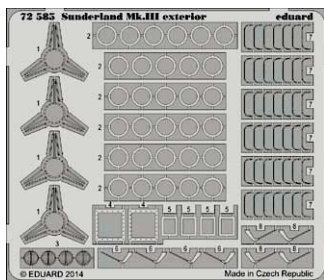

- 72583 Sunderland Mk.III bomb racks
- 72584 Sunderland Mk.III surface panels
- 72585 Sunderland Mk.III exterior
- 72586 Sunderland Mk.III maintenance platforms
- 73510 Sunderland Mk.III interior S.A.
- CX396 Sunderland Mk.III