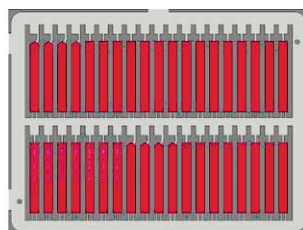

**BIG3343 A-1H 1/32 Trumpeter**

- 32356 A-1H exterior
- 32357 A-1H engine
- 32812 A-1H interior S.A.
- JX170 A-1H

**BIG49111 TORNADO IDS 1/48 Revell**

- 48812 Tornado IDS exterior
- 49686 Tornado IDS interior S.A.
- 49687 Tornado IDS undercarriage
- 49688 Tornado IDS seatbelts
- 48815 Tornado ladder
- 49009 Remove Before Flight