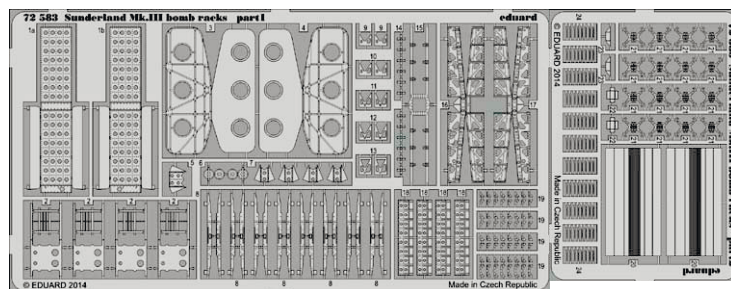

- 72583 Sunderland Mk.III bomb racks
- 72584 Sunderland Mk.III surface panels
- 72585 Sunderland Mk.III exterior
- 72586 Sunderland Mk.III maintenance platforms
- 73510 Sunderland Mk.III interior S.A.
- CX396 Sunderland Mk.III