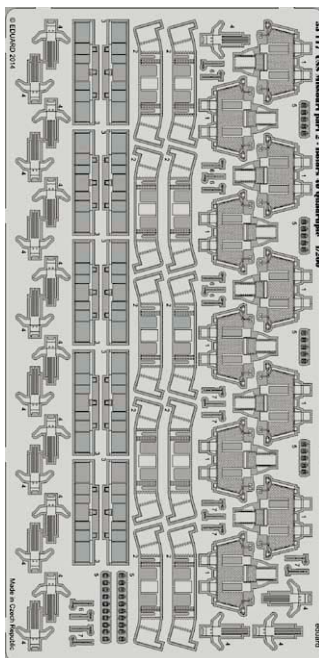

BIG5325 USS MISSOURI Část I. 1/200 Trumpeter

- 53113 USS Missouri část 1 - AA guns Oerlikon
- 53117 USS Missouri část 2 - Bofors 40 quadruple
- 53118 USS Missouri část 3 - crane and catapults
- 53119 USS Missouri část 4 - floater net baskets
- 53121 USS Missouri část 5 - Bofors ammo holders