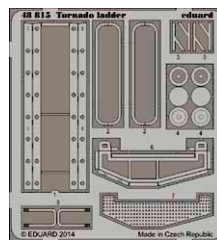

**BIG3343 A-1H 1/32 Trumpeter**

- 32356 A-1H exterior
- 32357 A-1H engine
- 32812 A-1H interior S.A.
- JX170 A-1H

**BIG49111 TORNADO IDS 1/48 Revell**

- 48812 Tornado IDS exterior
- 49686 Tornado IDS interior S.A.
- 49687 Tornado IDS undercarriage
- 49688 Tornado IDS seatbelts
- 48815 Tornado ladder
- 49009 Remove Before Flight