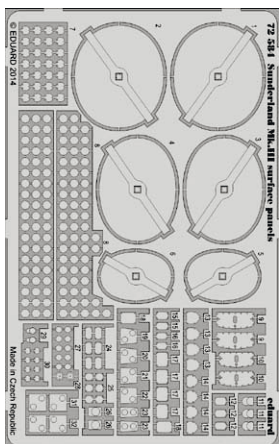

- 72583 Sunderland Mk.III bomb racks
- 72584 Sunderland Mk.III surface panels
- 72585 Sunderland Mk.III exterior
- 72586 Sunderland Mk.III maintenance platforms
- 73510 Sunderland Mk.III interior S.A.
- CX396 Sunderland Mk.III